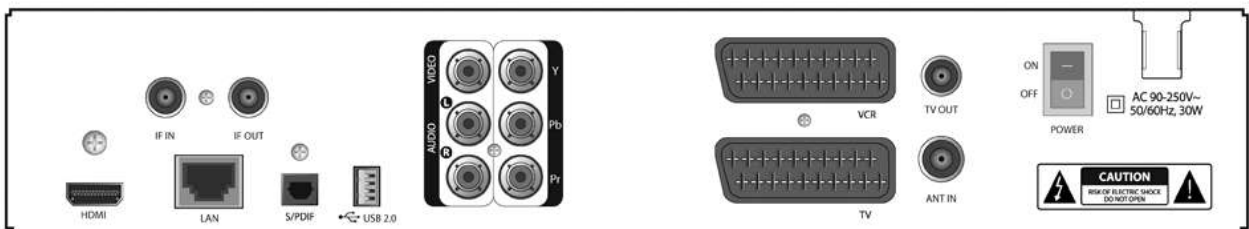

System

- Processor: Sigma SMP 8634LF
- Flash Memory: 16 MB
- EEPROM: 256 KB
- SDRAM: 256 MB

Connectivity

Frontal Panel:

- 8 Digit Display
- 5 buttons (Ok, Channel Up, Channel Down, Menu, Exit)
- 2 Smartcard readers

Rear Panel:

- HDMI with HDCP
- 1 USB 2.0

- Ethernet RJ45
- Serial Port: RS-232C
- TV Scart
- VCR Scart
- YPbPr (Component Video)
- Optical Digital Audio Output Spdif
- RF Modulator

Video & Audio Decoding

- Transport stream: MPEG-2/MPEG-4 Part10 AVC/H.264 HD HP@L4.0 1920x1080 @ 50Hz (MPEG-2 ISO/IEC 13818 Transport stream Specification)
- Profile Level: MPEG-2 MP@HL, MPEG-4 Part10 AVC/H.264 HD MP@L4.0
- Input Rate: Maximum 90Mb/s
- Aspect Ratio: 4:3, Letter Box, 16:9, Pan & Scan
- Video Resolution: 1920x1080i, 1280x720p, 720x576i/p
- Audio Decoding: Dolby Digital, MPEG-1 Layer 1,2
- Audio Mode: Mono, Left, Right, Stereo, Dolby Digital bit-streams
- Media Player Video: MPEG-1, MPEG-2, MPEG-4, DivX, XviD (with MP3 or PCM) AVI SSF (supported subtitle formats)
- Media Player Audio: MP3, WAV, AIFF, WMA, Ogg Vorbis
- Media Player Images: JPEG, BMP, TIFF, GIF, PNG

Physical Specification:

Size

- 320 X 220 X 65 mm (WXDXH)
- Operating Temperature: 0 degree C ~ 60 degree C
- Storage Temperature: -20 degree C ~ 75 degree C

Power Supply

- Input Voltage: 90VAC ~ 240VAC / Power
- Type: SMPS(Switching Mode Power Supply)
- Power consumption: Maximum 40Watts
- Protection: Separate Internal Fuse

GT-SAT International S.A.R.L, Rue Millewee, L-7257 Helmsange Walferdange, Luxembourg;
Tel: +352-26432203; Fax: +352-26432204; E-mail: info@gt-sat.com

GT-Sat reserves the right to amend, omit, change or add products, product-lines and features without notice.