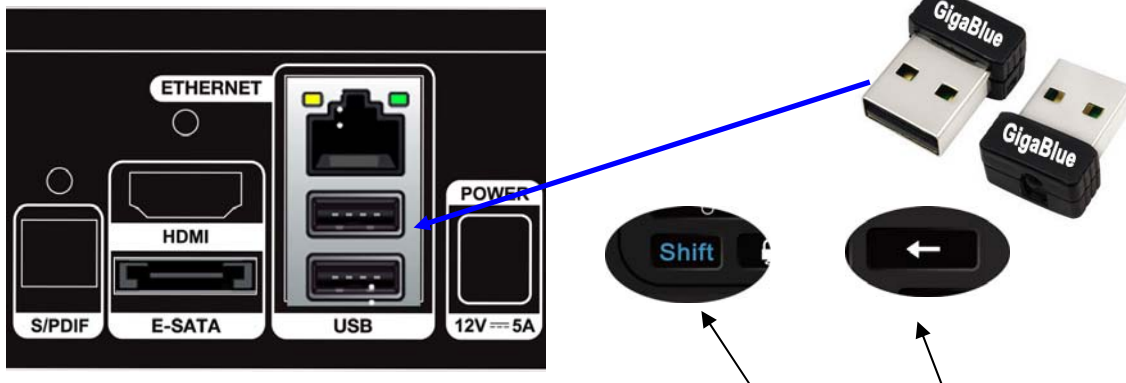

Instruction for keyboard remote

Set up for keyboard side

First of all, please turn on the "ON/OFF" switch at the side of remote and insert USB dongle to the device.

Then please pairing them, the method is that please press "SHIFT" and "BACKSPACE" button at same time, and the remote should close to USB within 3mm, one of LED on keyboard side will flash during

1. Switch on the device that you like to control. If it is a VCR, insert a cassette.
2. Point the remote control at your device. Press the device button (e.g. TV) for three seconds, the LED turns on, keep pressing the device button for about two seconds until the LED starts flashing, that means it is in Automatic Search now and you can release the device button.
3. The "Volume+" signal is automatically transmitted from the remote control to the device (code scan). As soon as the volume of the device (e.g. TV) changes, immediately press the device key to stop the Automatic Search.
4. If the device you are searching for is a CD player, Tuner, TAPE, or AUX, a power signal is automatically transmitted from the remote control to the device. As soon as the device turns off, press the device key to stop the Search. You need to turn on the device by pressing the Power button before you can check the functions of the other buttons.
5. Check the functions of the other buttons on the remote control. If none of the buttons function (i.e. the search cannot be stopped at the correct time) or the majority of the buttons do not function correctly, restart the search (see steps 2 to 4) to find a suitable code. If the majority of the buttons function correctly, set-up has been successful. Re-press the device button (e.g. TV) to save the code and to terminate the set-up mode.