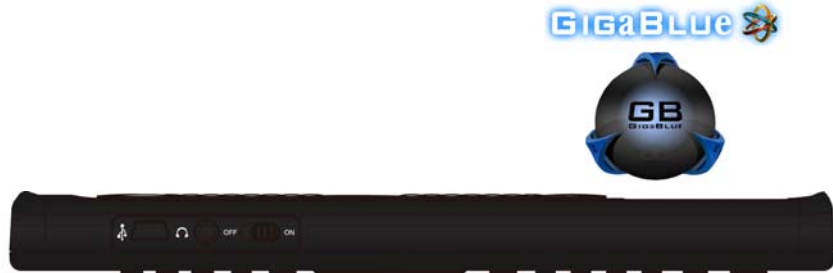

GIGABLUE Manuel

- Pantone 485 C
- Pantone 3405 C
- Pantone 109 C
- Pantone 640 C
- Pantone Black C

GigaBlue Produkt & development
Sales and Marketing
Sales@gigablue.de
T. +49 41 24 937262 F. + 49 4124 937266

Instruction for keyboard remote

Set up for keyboard side

First of all, please turn on the "ON/OFF" switch at the side of remote and insert USB dongle to the device.