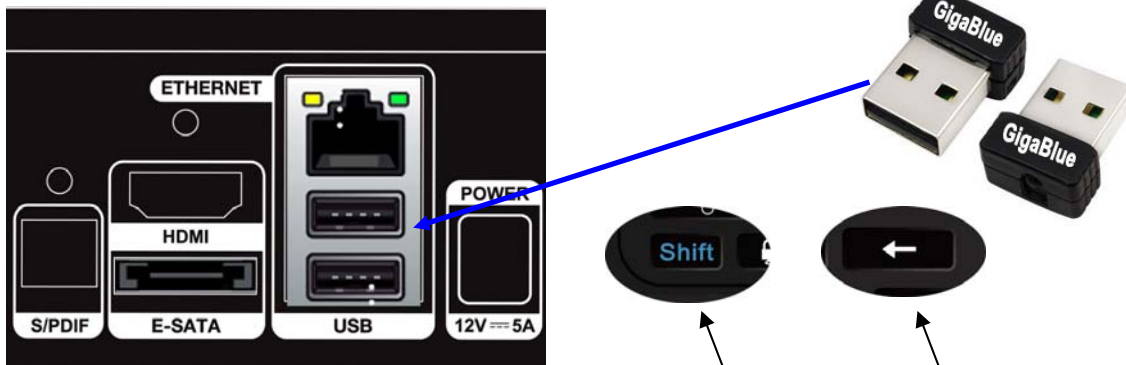

1. Switch on the device that you like to control. If it is a VCR, insert a cassette.
2. Point the remote control at your device. Press the device button (e.g. TV) for three seconds, the LED turns on, keep pressing the device button for about two seconds until the LED starts flashing, that means it is in Automatic Search now and you can release the device button.
3. The "Volume+" signal is automatically transmitted from the remote control to the device (code scan). As soon as the volume of the device (e.g. TV) changes, immediately press the device key to stop the Automatic Search.
4. If the device you are searching for is a CD player, Tuner, TAPE, or AUX, a power signal is automatically transmitted from the remote control to the device. As soon as the device turns off, press the device key to stop the Search. You need to turn on the device by pressing the Power button before you can check the functions of the other buttons.
5. Check the functions of the other buttons on the remote control. If none of the buttons function (i.e. the search cannot be stopped at the correct time) or the majority of the buttons do not function correctly, restart the search (see steps 2 to 4) to find a suitable code. If the majority of the buttons function correctly, set-up has been successful. Re-press the device button (e.g. TV) to save the code and to terminate the set-up mode.

Anleitung für die Keyboard Fernbedienung GigaBlue

Einstellen der Tastatur

Bitte schalten Sie zunächst die Tastatur über ON/Off ein und stecken Sie den mitgelieferten USB Dongle in ihre GigaBlue ein.

Um eine Verbindung herzustellen, drücken Sie bitte die „SHIFT“ and „Backspace“ Taste gleichzeitig auf der Tastatur, halten Sie dabei die Fernbedienung ziemlich nah am USB Dongle, während der